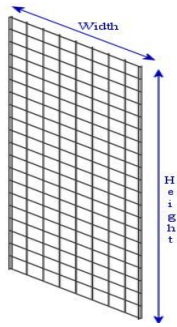

CWE Store Fixtures

Bay 5, 3815 61 Ave. S.E., Calgary, AB, T2C 1V5

Gridwall & Accessories

Gridwall Panels

1/4" diameter wire grid panels, 3" on center. Vertical sides are reinforced with double 1/4" wire.

Available in Chrome

Single Sided Grid Legs

FIX-GW/261794	20h x 14d HD
---------------	--------------

Grid Bases

4 Way Grid Bases

Designed to hold four 2ft gridwall/slatgrid panels to create a dynamic, moveable display. Casters included. 24" x 24". Chrome
FIX-GW/261797

Triangular Grid Bases

Designed to hold three 2ft gridwall/slatgrid panels to create a unique, moveable display. Casters included. 25" x 25" x 25". Chrome
FIX-GW/261796

Gondola Grid Bases

Designed to hold four 2ft gridwall/slatgrid panels to create a center or aisle floor display. Levellers included.
FIX-GW/261798