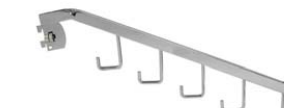

Chrome End Caps

FIX-WS/261215 chrome
 FIX-WS/261220 chrome w/extension

Hangrail Splicer - designed to join 2 rectangular hangrails together
 FIX-WS/261200

Rectangular Hangrail Brackets

FIX-WS/230545 - 1" satin chrome
 FIX-WS/230522 - 3" satin chrome
 FIX-WS/261212 - 3" chrome
 FIX-WS/261213 - 12" chrome

Rect. Tubing Hooks

FIX-WS/261240 6" chrome
 FIX-WS/240380 8" satin chrome
 FIX-WS/261245 9" chrome

Knife Edge Shelf Brackets

FIX-WS/261044 - 8" chrome
 FIX-WS/261045 - 10" chrome
 FIX-WS/261050 - 12" chrome
 FIX-WS/261052 - 12" black
 FIX-WS/261055 - 14" chrome
 FIX-WS/261056 - 16" chrome

Adjustable Knife Edge Bracket

FIX-WS/261041 - 10"
 FIX-WS/261042 - 12"
 FIX-WS/261043 - 14"

Wood Shelf Brackets

FIX-WS/262230 - 12" left
 FIX-WS/262232 - 12" right
 FIX-WS/262234 - 14" left
 FIX-WS/262236 - 14" right
 Above wood shelf brackets must be purchased in left and right pairs only.

Straight Arm Faceout

FIX-WS/261229 - 6" chrome
 FIX-WS/261230 - 12" chrome

12" Straight Arm
 FIX-WS/261067

5 Hook Waterfall
 FIX-WS/261066

7 Ball Waterfall
 FIX-WS/261065

Round Hangrail

1-1/4" diameter chrome Hangrail
 FIX-WS/261100 - 4 ft.
 FIX-WS/261105 - 6 ft.
 FIX-WS/261110 - 8 ft.