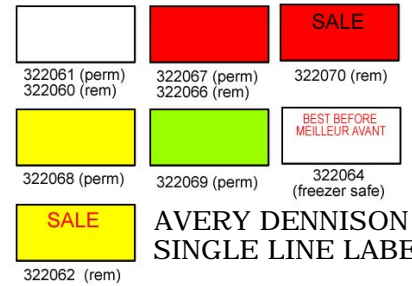

FIX-TAG/320991

FIX-TAG/420502

Avery Dennison One Line Labeller
One line, 6 characters per line.
FIX-LBL/320106

Avery Dennison Mighty One Labeller
One line, 8 characters per line.
FIX-LBL/ 320107

Monarch One Line Labeller
Monarch 1131 labellers are a one line, 8 character label
FIX-LBL/300500

Avery Dennison Two Line Labeller Two lines, 8 characters per line.
FIX-LBL/ 320216

Avery Dennison Two Line Labeller
Two lines, 10 characters per line. FIX-LBL/320210

Monarch Two Line Labeller
Monarch 1136 labellers are a two line, 8 character per line FIX-LBL/ 300550

Actual label size = 3/4"X5/8"

MONARCH TWO LINE LABELS

Actual label size = 3/4"X7/16"

MONARCH ONE LINE LABELS

Actual label size 27/32" x 15/32"

Actual label size 23/32" x 5/8"

AVERY DENNISON
TWO LINE LABELS