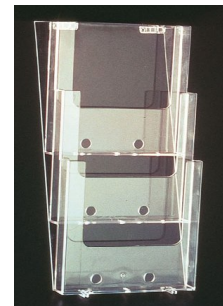

Three pocket, clear acrylic magazine holder that attaches directly to your wall. A great large brochure holder. Mounting screws not included.
FIX-SW/293056