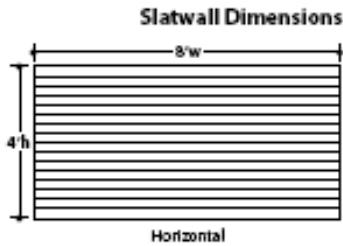

CWE Store Fixtures

Bay 5, 3815 61 Ave. S.E., Calgary, AB, T2C 1V5

Slatwall & Accessories

Slatwall panels measure 4' x 8' with standard slotting of 3" on center. Horizontal panels, the slots are 8' in length. Panel thickness is 3/4" and made of (MDF) medium density fiberboard.

FIX-SW/244896-W Paint Ready Raw 96" x 48"
 FIX-SW/244892-W Hard Rock Maple 96" x 48"
 Other colors available. Special Order

Aluminum Power Bars
 Provides maximum weight capacity, 75lbs per bracket. 3" OC Req 16. 96" Power Bars Inserts